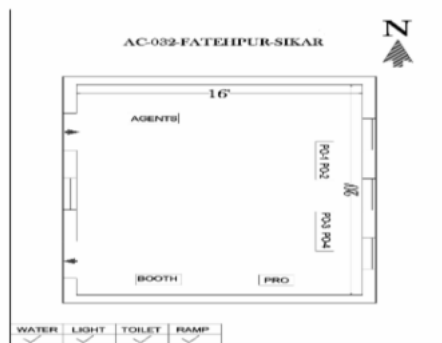

Nazri Naksha

Google Map View

Polling Station Building Front View

Polling Station Front View

Cad View

Key MAP View