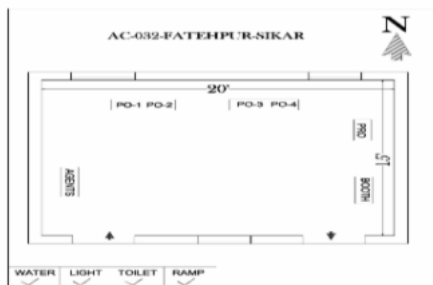

Nazri Naksha

Google Map View

Polling Station Building Front View

Polling Station Front View

Cad View

Key MAP View