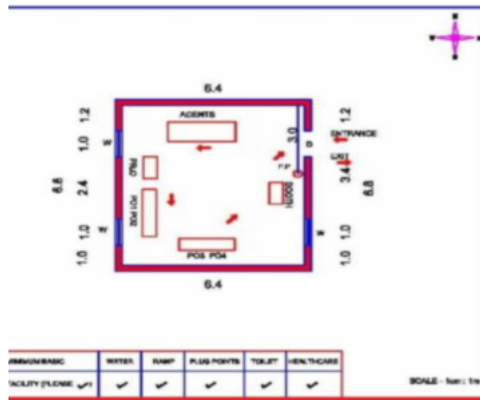

Nazri Naksha

Google Map View

Polling Station Building Front View

Polling Station Front View

Cad View

Key MAP View