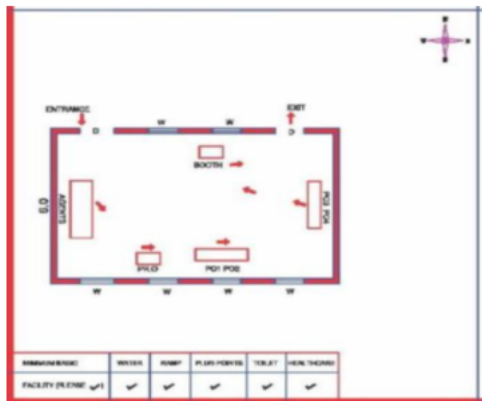

Nazri Naksha

Google Map View

Polling Station Building Front View

Polling Station Front View

Cad View

Key MAP View