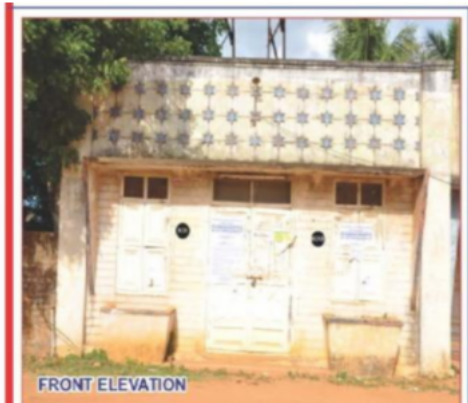

Polling Station Building Front View