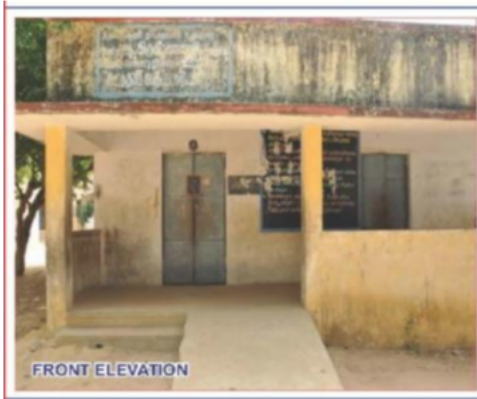

Polling Station Building Front View

Polling Station Front View