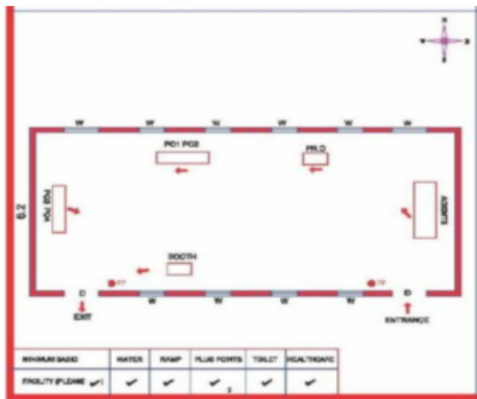

Nazri Naksha

Google Map View

Polling Station Building Front View

Polling Station Front View

Cad View

Key MAP View