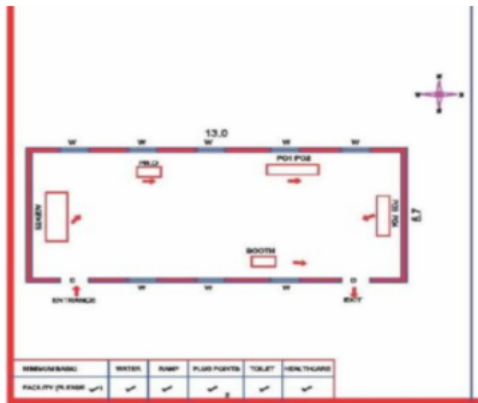

Nazri Naksha

Google Map View

Polling Station Building Front View

Polling Station Front View

Cad View

Key MAP View