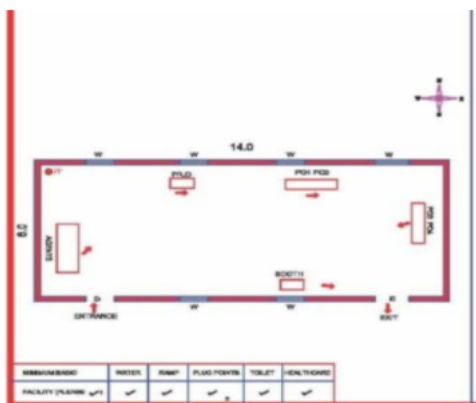

Nazri Naksha

Google Map View

Polling Station Building Front View

Polling Station Front View

Cad View

Key MAP View