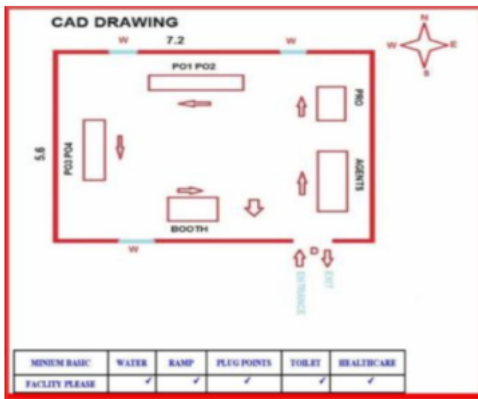

Nazri Naksha

Google Map View

Polling Station Building Front View

Polling Station Front View

Cad View

Key MAP View