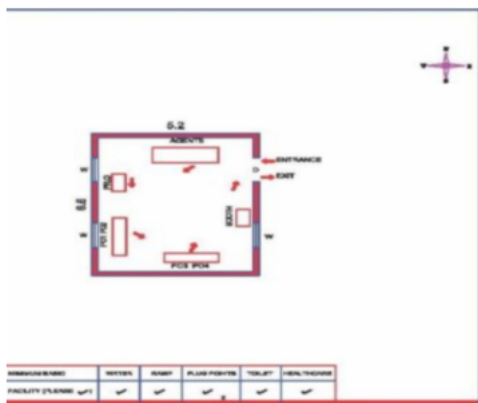

Nazri Naksha

Google Map View

Polling Station Building Front View

Polling Station Front View

Cad View

Key MAP View