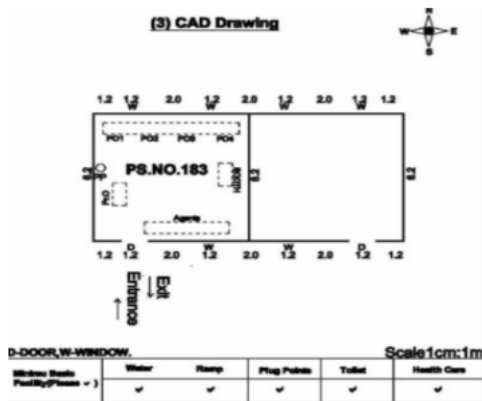

Nazri Naksha

Google Map View

Polling Station Building Front View

Polling Station Front View

Cad View

Key MAP View