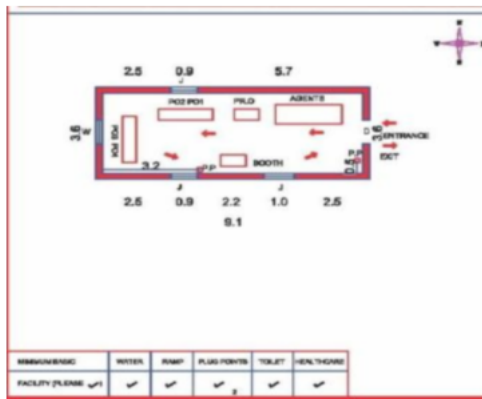

Nazri Naksha

Google Map View

Polling Station Building Front View

Polling Station Front View

Cad View

Key MAP View