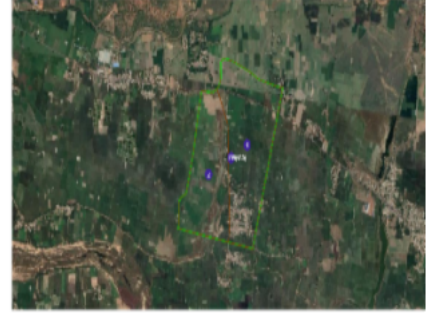

Nazri Naksha

Google Map View