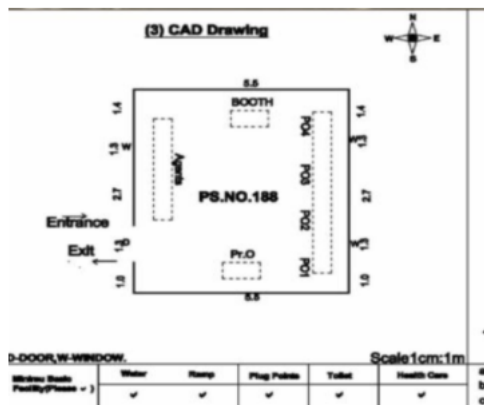

Nazri Naksha

Google Map View

Cad View