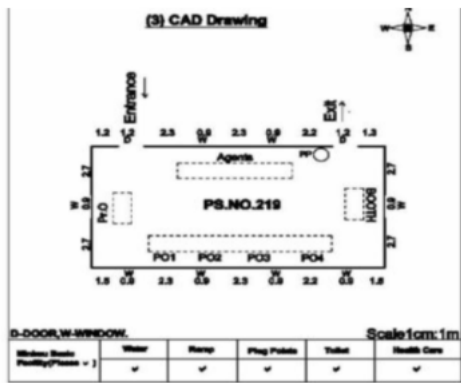

Nazri Naksha

Google Map View

Polling Station Building Front View

Polling Station Front View

Cad View

Key MAP View