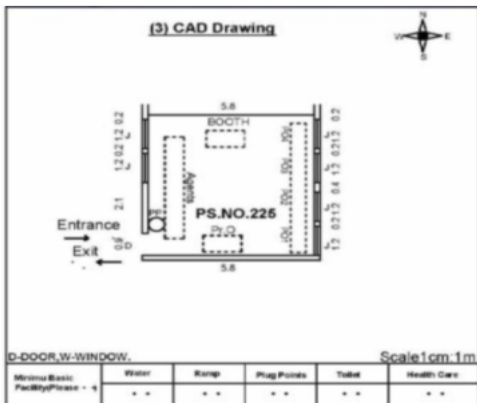

Nazri Naksha

Google Map View

Polling Station Building Front View

Polling Station Front View

Cad View

Key MAP View