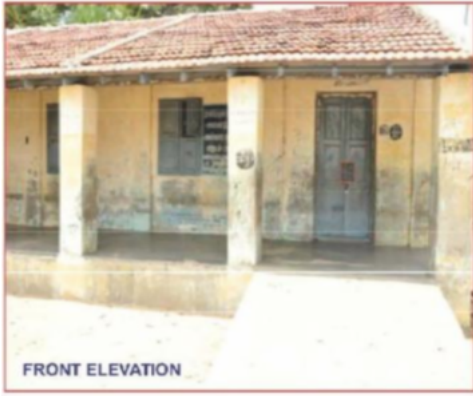

Polling Station Building Front View