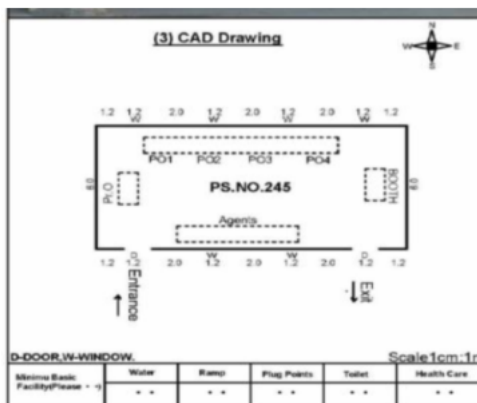

Nazri Naksha

Google Map View

Polling Station Building Front View

Polling Station Front View

Cad View

Key MAP View