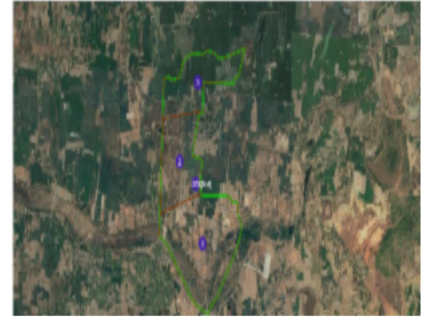

Nazri Naksha

Google Map View