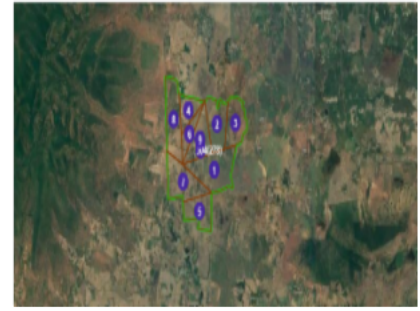

Nazri Naksha

Google Map View