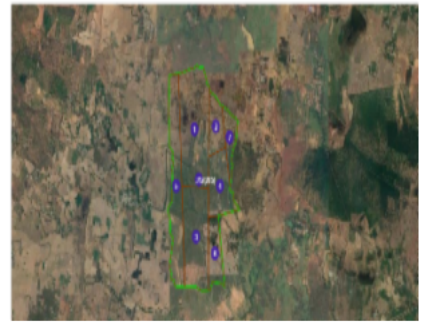

Nazri Naksha

Google Map View