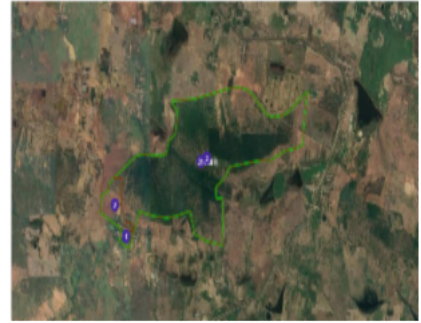

Nazri Naksha

Google Map View