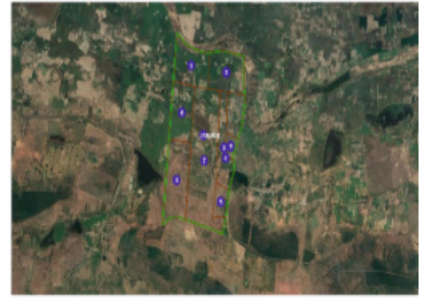

Nazri Naksha

Google Map View