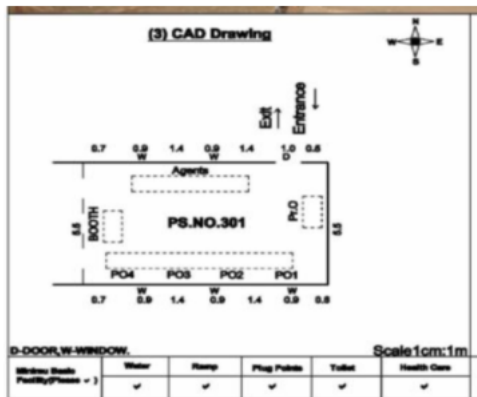

Nazri Naksha

Google Map View

Polling Station Building Front View

Polling Station Front View

Cad View

Key MAP View