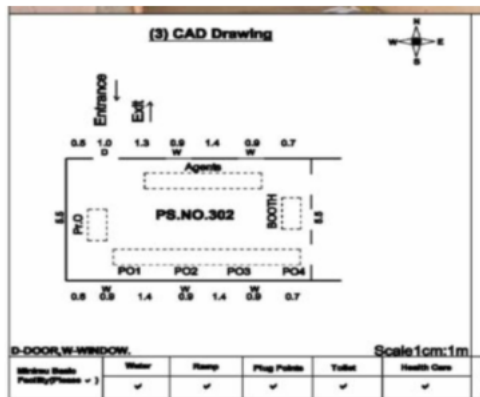

Nazri Naksha

Google Map View

Polling Station Building Front View

Polling Station Front View

Cad View

Key MAP View