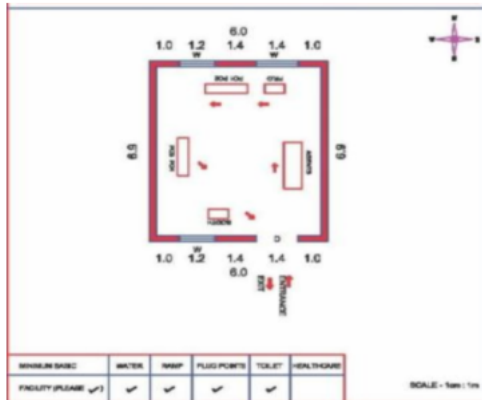

Nazri Naksha

Google Map View

Polling Station Building Front View

Polling Station Front View

Cad View

Key MAP View