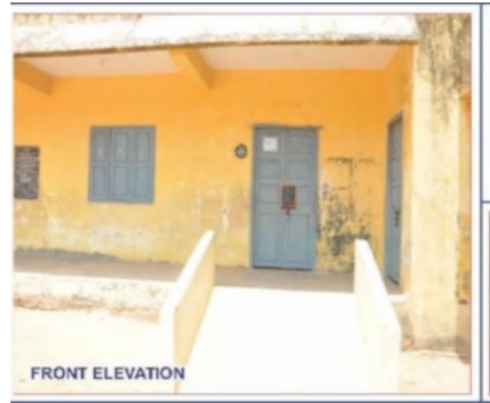

Polling Station Building Front View

Polling Station Front View