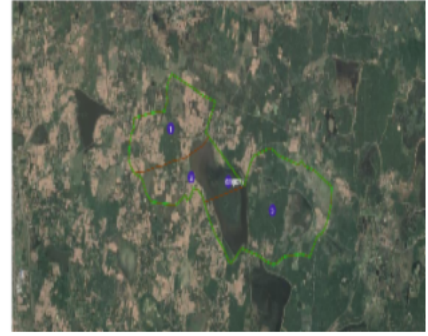

Nazri Naksha

Google Map View