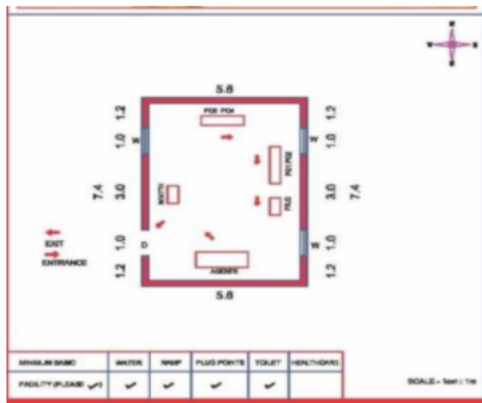

Nazri Naksha

Google Map View

Polling Station Building Front View

Polling Station Front View

Cad View

Key MAP View