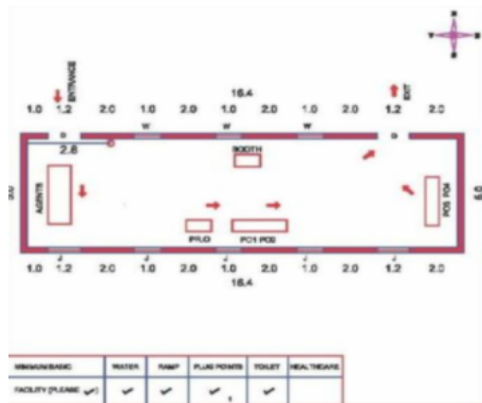

Nazri Naksha

Google Map View

Cad View