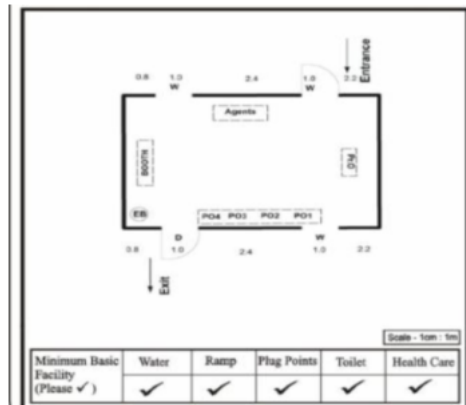

Polling Station Building Front View

Polling Station Front View