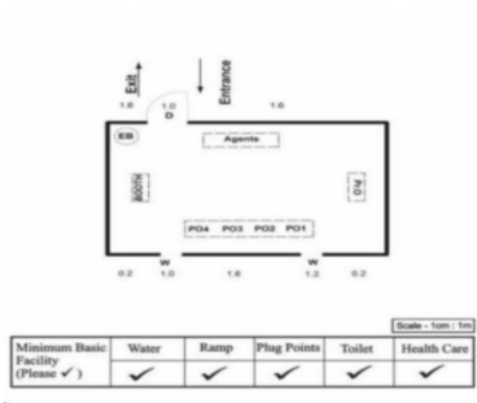

Nazri Naksha

Google Map View

Polling Station Building Front View

Polling Station Front View

Cad View

Key MAP View