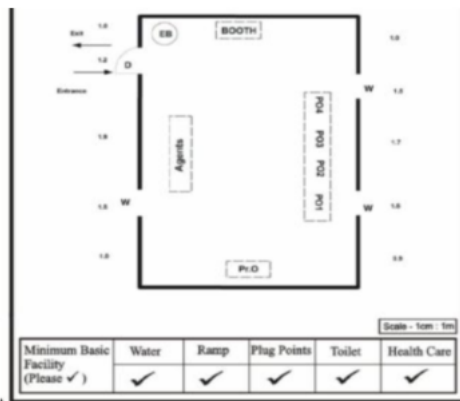

Nazri Naksha

Google Map View

Polling Station Building Front View

Polling Station Front View

Cad View

Key MAP View