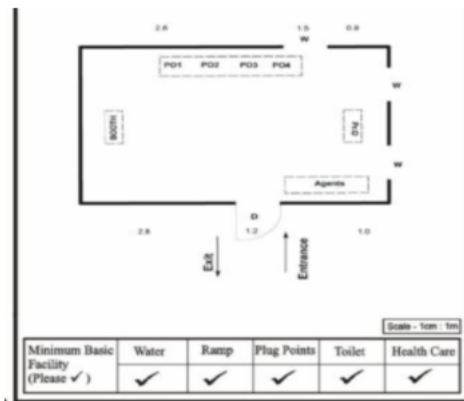

Nazri Naksha

Google Map View

Polling Station Building Front View

Polling Station Front View

Cad View

Key MAP View