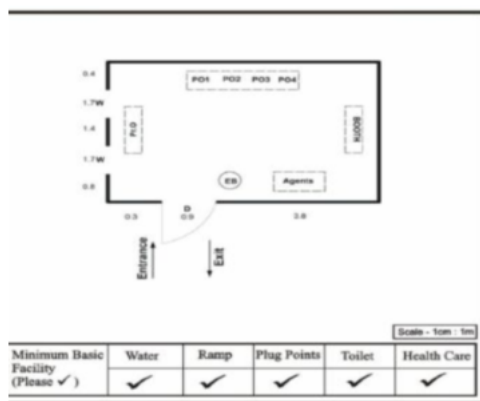

Nazri Naksha

Google Map View

Cad View