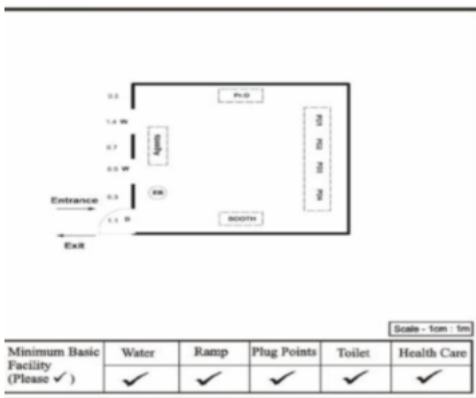

Nazri Naksha

Google Map View

Polling Station Building Front View

Polling Station Front View

Cad View

Key MAP View