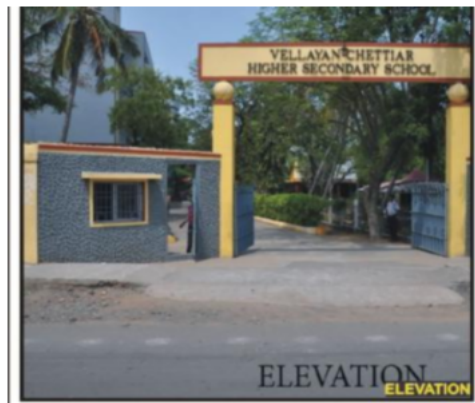

Polling Station Building Front View

Polling Station Front View