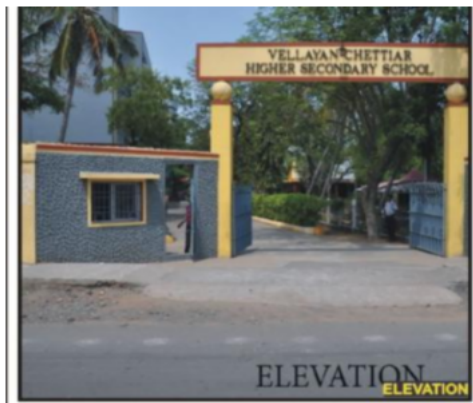

Polling Station Front View