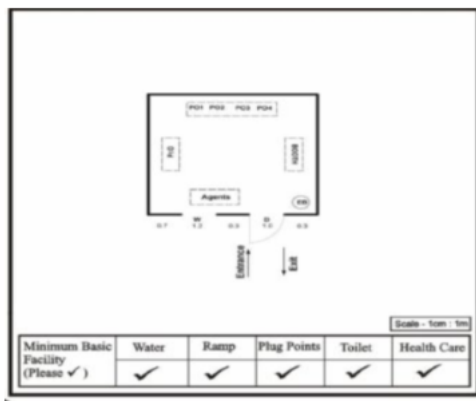

Nazri Naksha

Google Map View

Polling Station Building Front View

Polling Station Front View

Cad View

Key MAP View