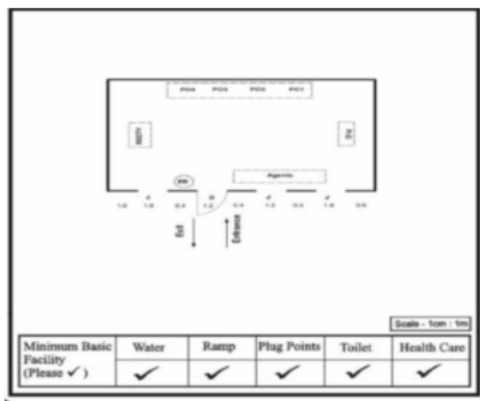

Nazri Naksha

Google Map View

Polling Station Building Front View

Polling Station Front View

Cad View

Key MAP View