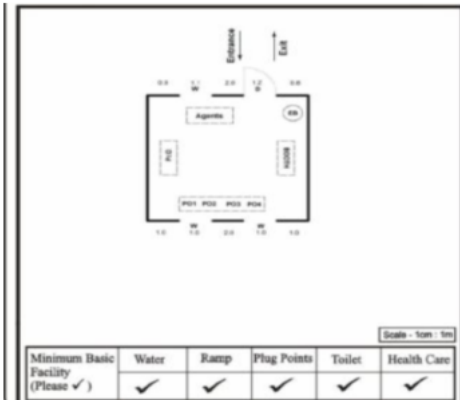

Nazri Naksha

Google Map View

Polling Station Building Front View

Polling Station Front View

Cad View

Key MAP View