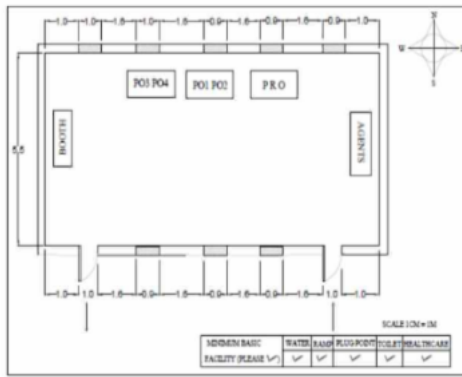

Nazri Naksha

Google Map View

Polling Station Building Front View

Polling Station Front View

Cad View

Key MAP View