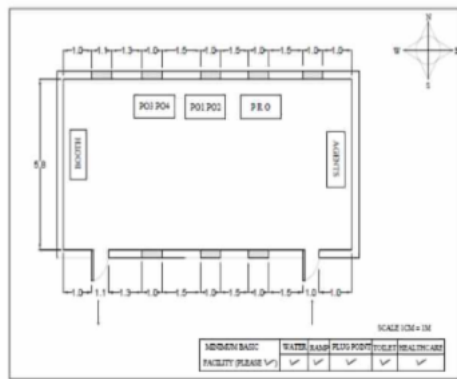

Nazri Naksha

Google Map View

Polling Station Building Front View

Polling Station Front View

Cad View

Key MAP View