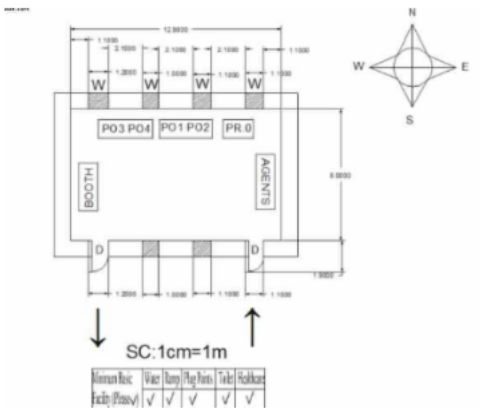

Nazri Naksha

Google Map View

Polling Station Building Front View

Polling Station Front View

Cad View

Key MAP View