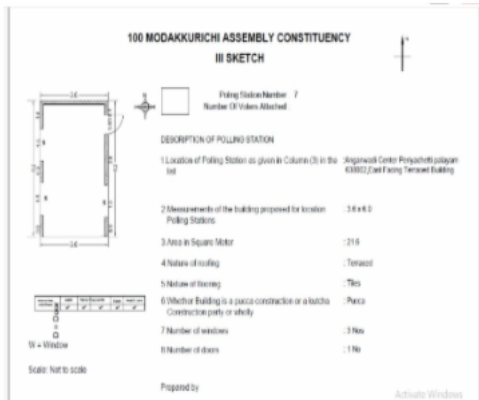

Nazri Naksha

Google Map View

Polling Station Building Front View

Polling Station Front View

Cad View

Key MAP View