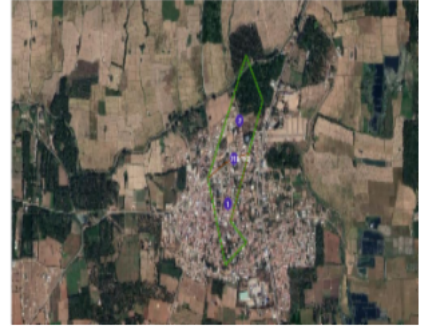

Nazri Naksha

Google Map View