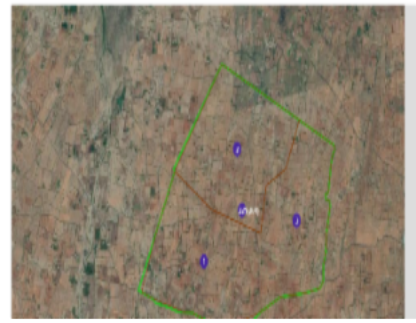

Nazri Naksha

Google Map View