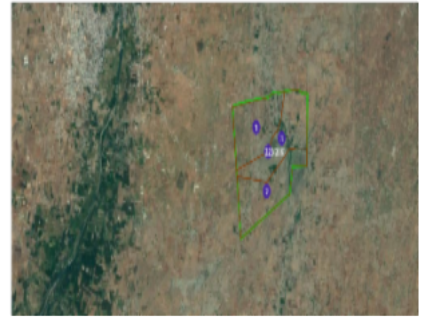

Nazri Naksha

Google Map View