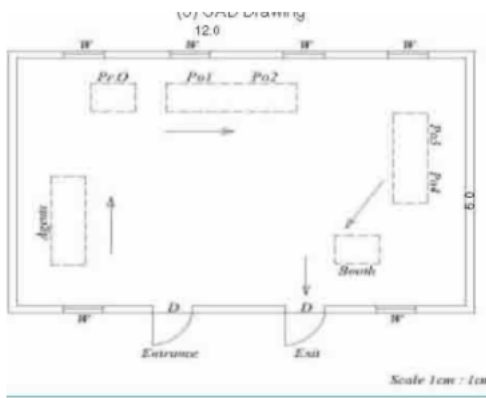

Nazri Naksha

Google Map View

Cad View