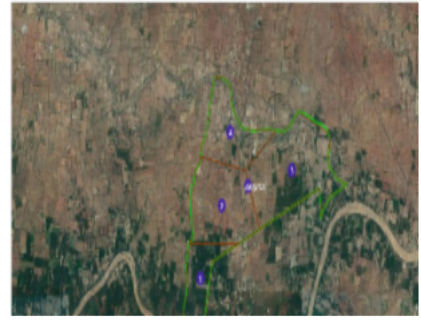

Nazri Naksha

Google Map View